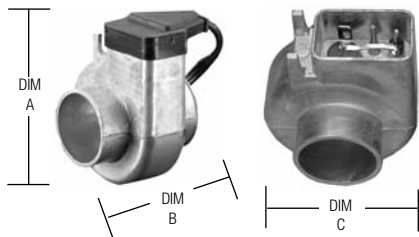

LOWER RADIATOR HOSE HEATERS

Efficient engine heating from die-cast aluminum design

- Installs in minutes in non-corrugated lower radiator hose
- Available in five hose sizes for best coverage
- Thermostatically protected (245°F/118°C maximum heater temperature)
- Replaceable cordset
- Consult application section for size/use information

PART NO.	FITS HOSE SIZE	WATT	VOLT	DIM A	DIM B	DIM C
3200001	1" (2.4cm)	375	120	3.5" (8.6cm)	3" (7.5cm)	2.5" (6.4cm)
3200002	1-1/4" (3.1cm)	375	120	3.5" (8.6cm)	3" (7.5cm)	2.5" (6.4cm)
3200003	1-1/2" (3.7cm)	600	120	4" (10cm)	3" (7.5cm)	3" (7.5cm)
3200004	1-3/4" (4.3cm)	600	120	4" (10cm)	3" (7.5cm)	3" (7.5cm)
3200005	2" (5cm)	600	120	4.25" (10.5cm)	3" (7.5cm)	3.25" (8cm)

Note: All dimensions reflect approximate installation space requirements, not exact product measurements. Dimension "A" includes cord.

Lower Radiator Hose Heater
Hose must have a minimum 15° rise
Must be installed in smooth, molded hose
Must have direct access to engine water jacket